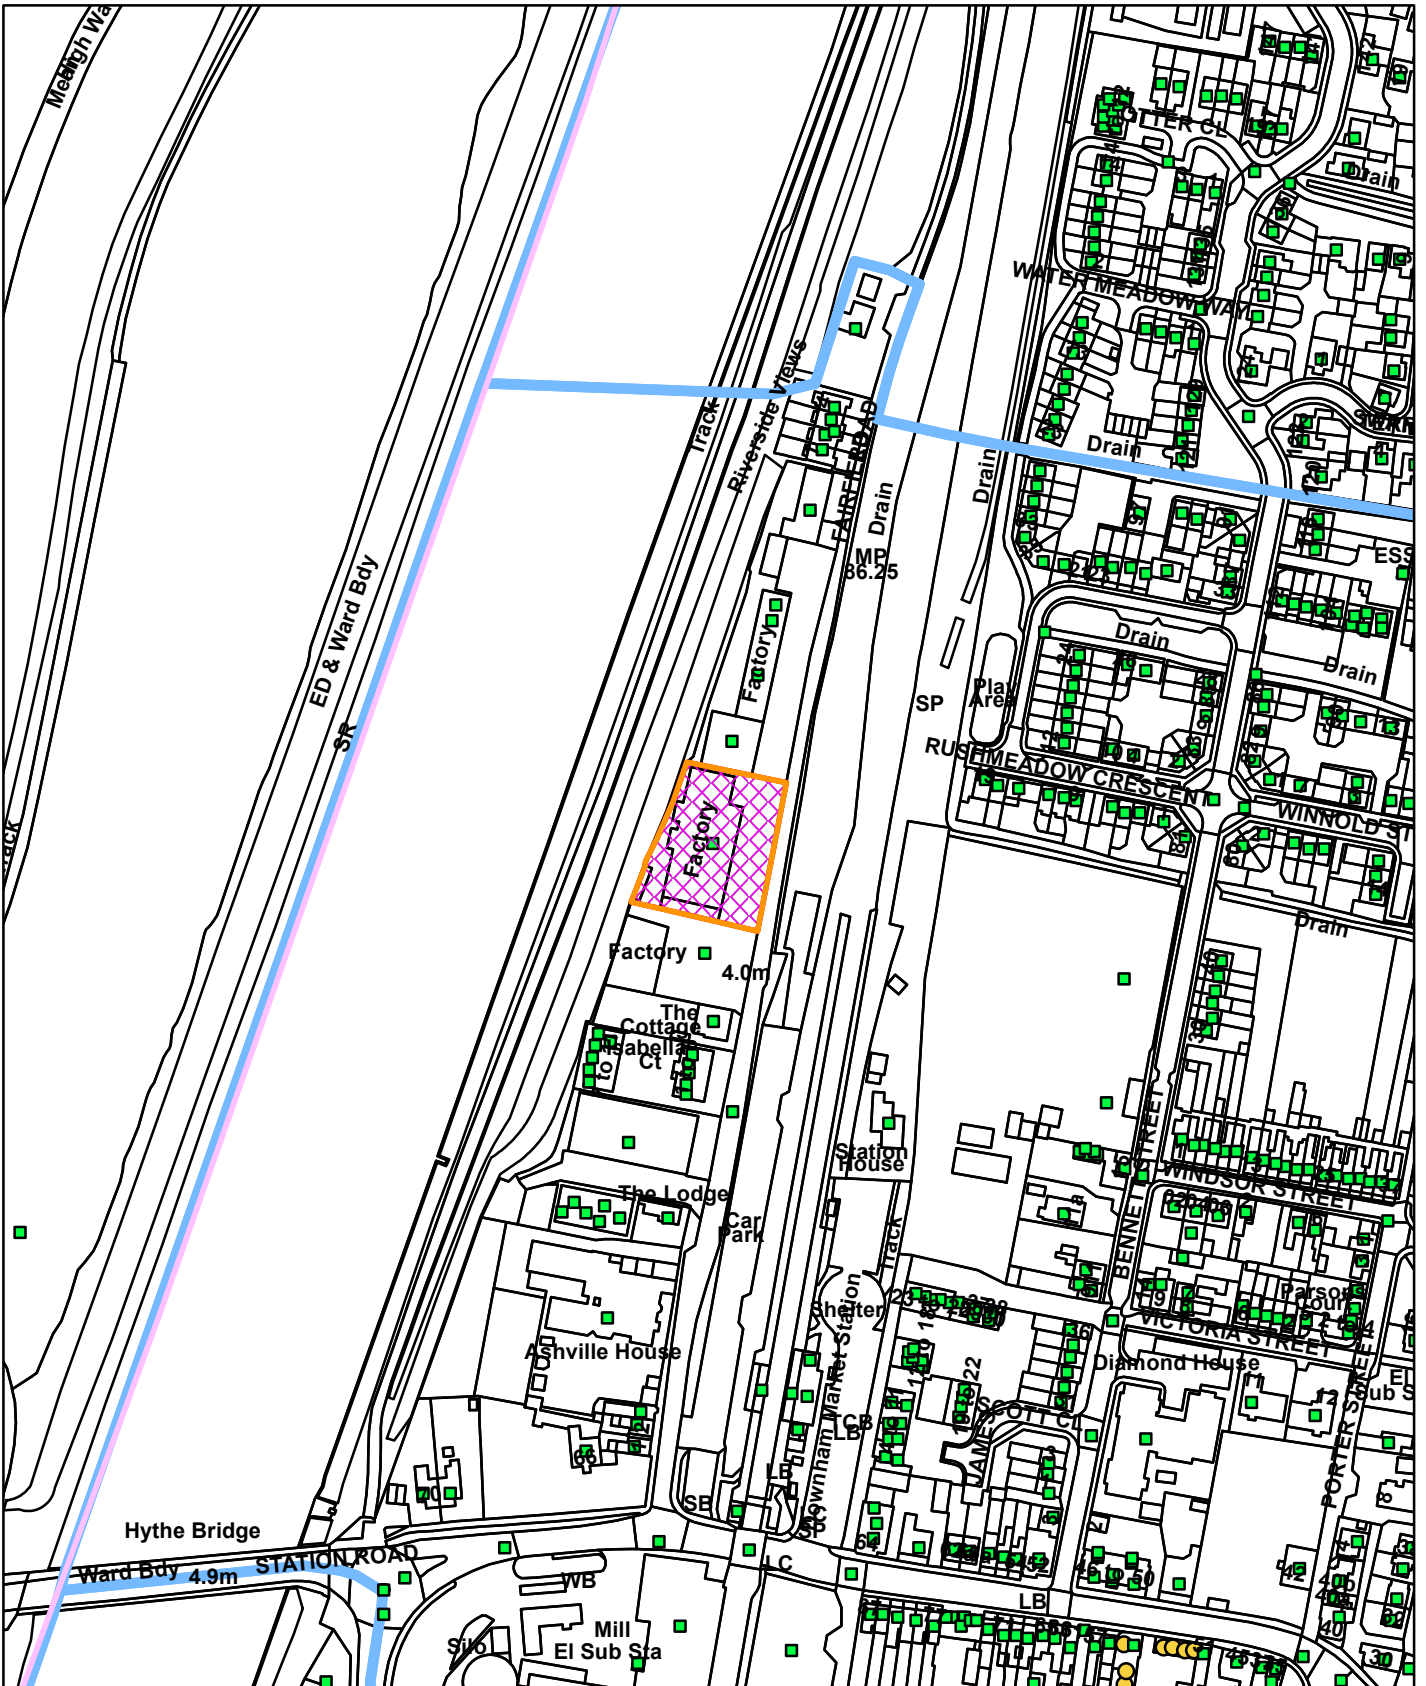

23/00493/F

Unit 6 To 8 Fairfield Road Downham Market Norfolk PE38 9ET

© Crown copyright and database rights 2023
Ordnance Survey 100024314

19/09/2023